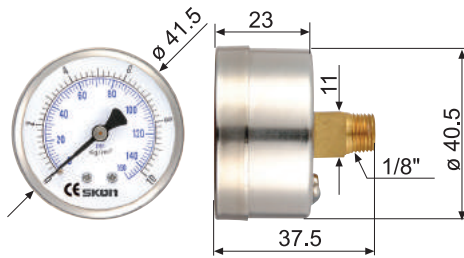

## 一般式壓力計、真空計、聯成計 埋入式

General pressure gauges, vacuum gauges, compound gauges-LBM/CBM

114.51

118.11

214.11

216.11

228.11

314.11