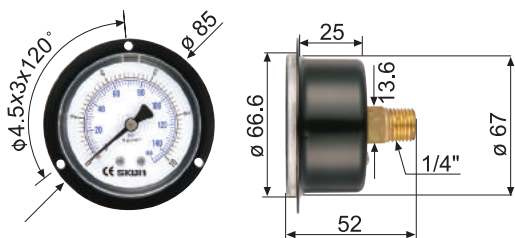

## 一般式壓力計、真空計、聯成計 埋入式

General pressure gauges, vacuum gauges, compound gauges-LBM/CBM

114.51

118.11

214.11

216.11

228.11

314.11