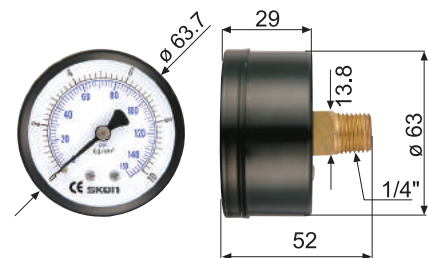

## 一般式壓力計、真空計、聯成計 埋入式

General pressure gauges, vacuum gauges, compound gauges-LBM/CBM

114.51

118.11

214.11

216.11

228.11

314.11