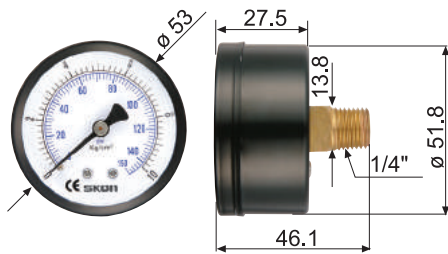

## 一般式壓力計、真空計、聯成計 埋入式

General pressure gauges, vacuum gauges, compound gauges-LBM/CBM

114.51

118.11

214.11

216.11

228.11

314.11