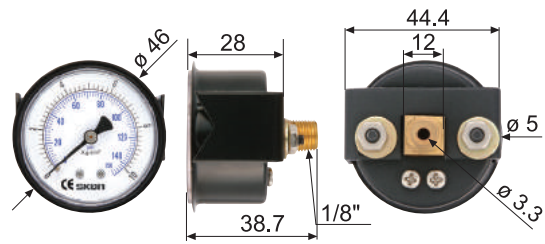

## 一般式壓力計、真空計、聯成計 埋入式

General pressure gauges, vacuum gauges, compound gauges-LBM/CBM

114.51

118.11

214.11

216.11

228.11

314.11