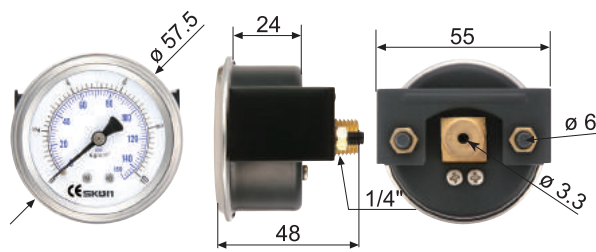

## 一般式壓力計、真空計、聯成計 埋入式

General pressure gauges, vacuum gauges, compound gauges-LBM/CBM

114.51

118.11

214.11

216.11

228.11

314.11