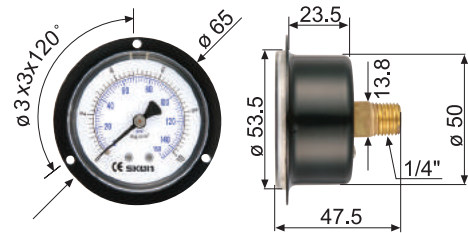

## 一般式壓力計、真空計、聯成計 埋入式

General pressure gauges, vacuum gauges, compound gauges-LBM/CBM

114.51

118.11

214.11

216.11

228.11

314.11