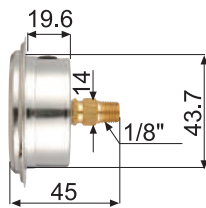

充油式壓力計

Filled bourdon tube pressure gauges

121.21

221.21

124.21

224.21

126.21

226.21