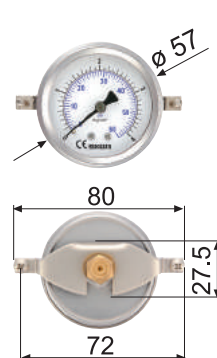

充油式壓力計

Filled bourdon tube pressure gauges

121.21

221.21

124.21

224.21

126.21

226.21

128.21

228.21