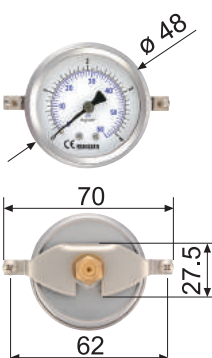

充油式壓力計

Filled bourdon tube pressure gauges

121.21

221.21

124.21

224.21

126.21

226.21

128.21

228.21