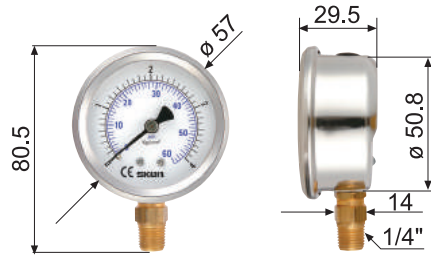

充油式壓力計

Filled bourdon tube pressure gauges

121.21

221.21

124.21

224.21

126.21

226.21