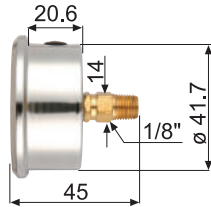

充油式壓力計

Filled bourdon tube pressure gauges

121.21

221.21

124.21

224.21

126.21

226.21