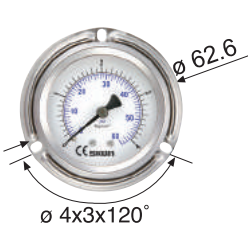

充油式壓力計

Filled bourdon tube pressure gauges

121.21

221.21

124.21

224.21

126.21

226.21