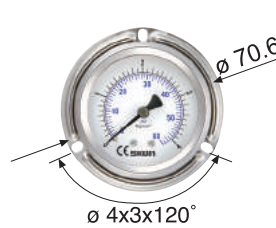

充油式壓力計

Filled bourdon tube pressure gauges

121.21

221.21

124.21

224.21

126.21

226.21