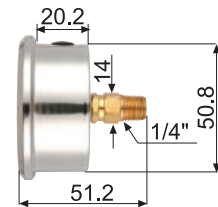

充油式壓力計

Filled bourdon tube pressure gauges

121.21

221.21

124.21

224.21

126.21

226.21