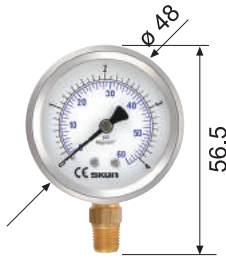

充油式壓力計

Filled bourdon tube pressure gauges

121.21

221.21

124.21

224.21

126.21

226.21