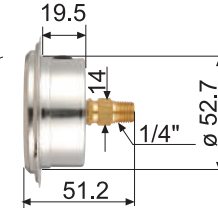

充油式壓力計

Filled bourdon tube pressure gauges

121.21

221.21

124.21

224.21

126.21

226.21