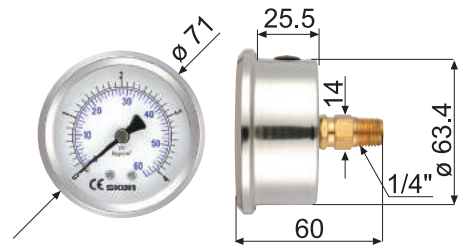

充油式壓力計

Filled bourdon tube pressure gauges

321.21

324.21

331.21

328.21

322.21

326.21