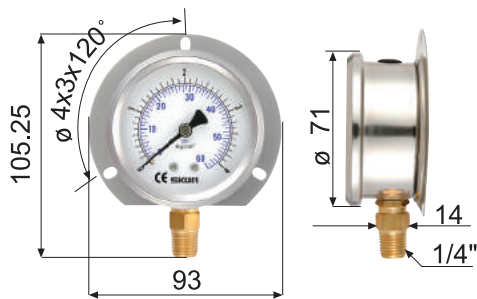

充油式壓力計

Filled bourdon tube pressure gauges

321.21

324.21

331.21

328.21

322.21

326.21