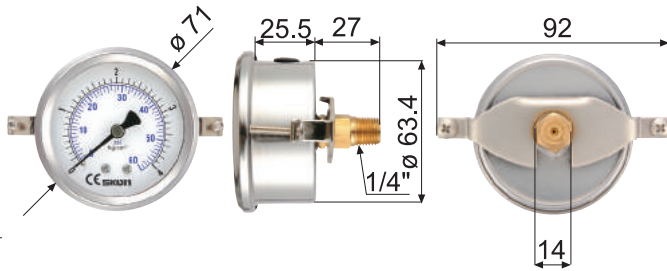

充油式壓力計

Filled bourdon tube pressure gauges

321.21

324.21

331.21

328.21

322.21

326.21