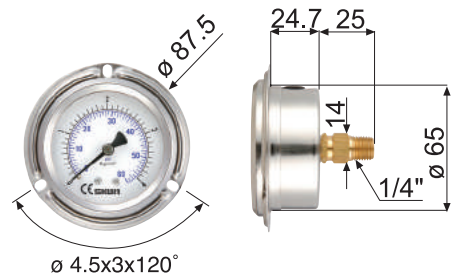

充油式壓力計

Filled bourdon tube pressure gauges

321.21

324.21

331.21

328.21

322.21

326.21