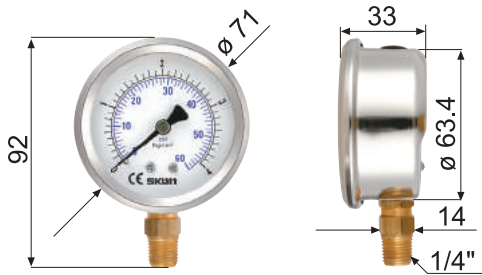

充油式壓力計

Filled bourdon tube pressure gauges

321.21

324.21

331.21

328.21

322.21

326.21