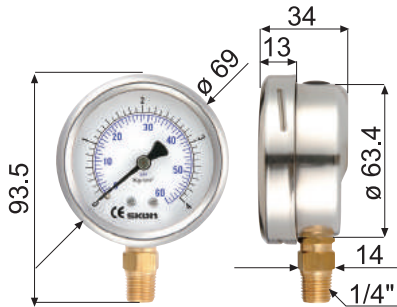

充油式壓力計

Filled bourdon tube pressure gauges

321.21

324.21

331.21

328.21

322.21

326.21