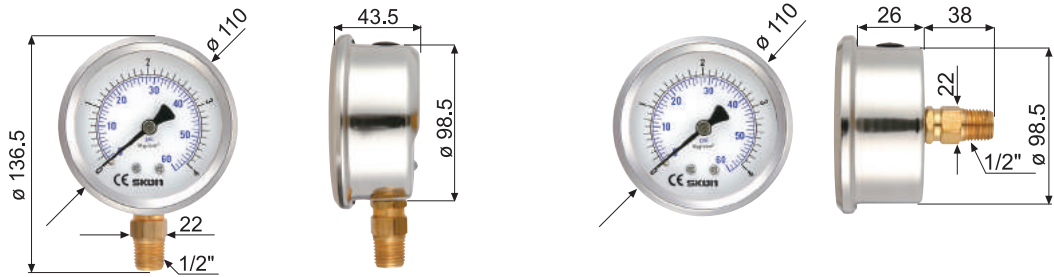

## 充油式壓力計

Filled bourdon tube pressure gauges

421.21

424.21

431.21

428.21

422.21

426.21