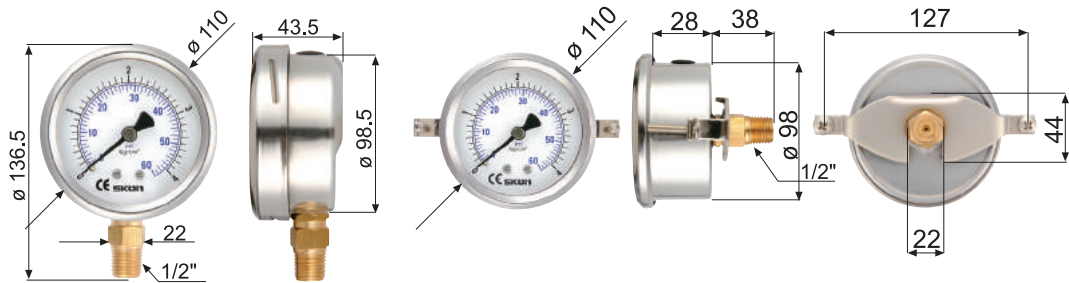

## 充油式壓力計

Filled bourdon tube pressure gauges

421.21

424.21

431.21

428.21

422.21

426.21