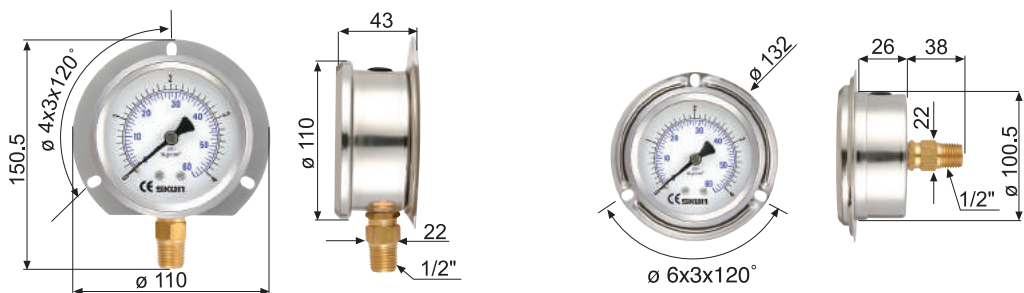

## 充油式壓力計

Filled bourdon tube pressure gauges

421.21

424.21

431.21

428.21

422.21

426.21