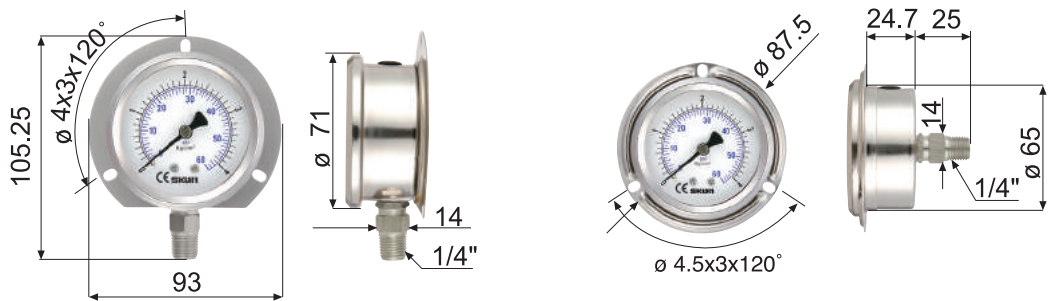

全不鏽鋼充油式壓力計

All stainless steel filled pressure gauges

321.23

324.23

331.23

328.23

322.23

326.23