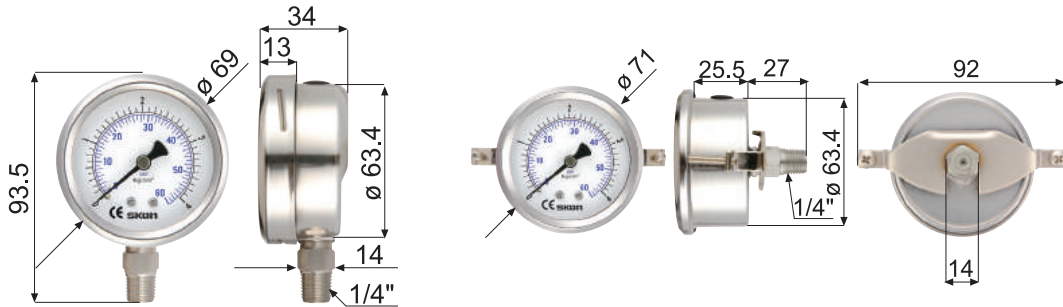

全不鏽鋼充油式壓力計

All stainless steel filled pressure gauges

321.23

324.23

331.23

328.23

322.23

326.23