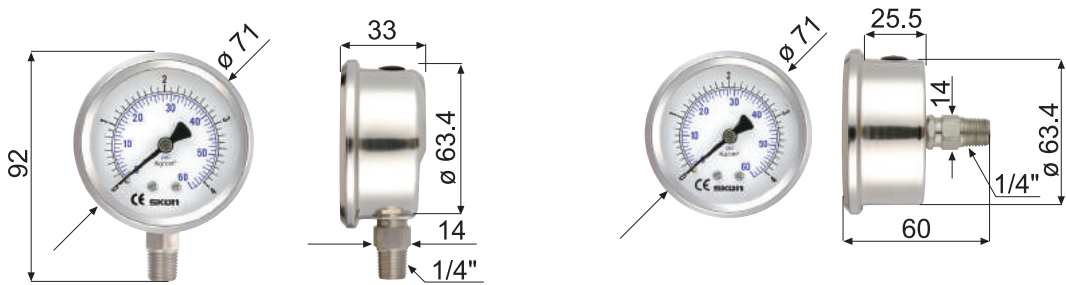

全不鏽鋼充油式壓力計

All stainless steel filled pressure gauges

321.23

324.23

331.23

328.23

322.23

326.23