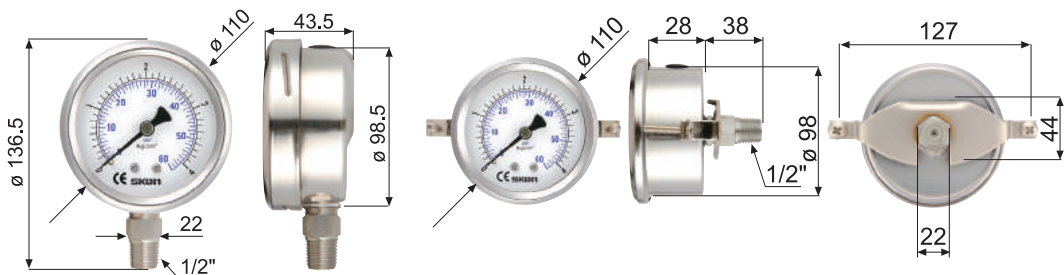

全不鏽鋼充油式壓力計

All stainless steel filled pressure gauges

421.23

424.23

431.23

428.23

422.23

426.23