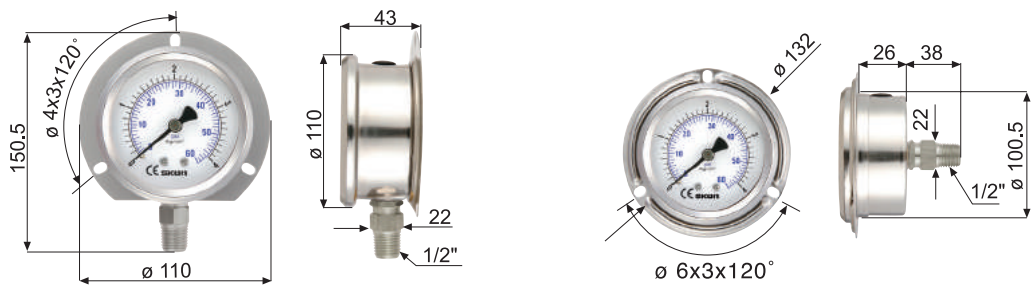

全不鏽鋼充油式壓力計

All stainless steel filled pressure gauges

421.23

424.23

431.23

428.23

422.23

426.23