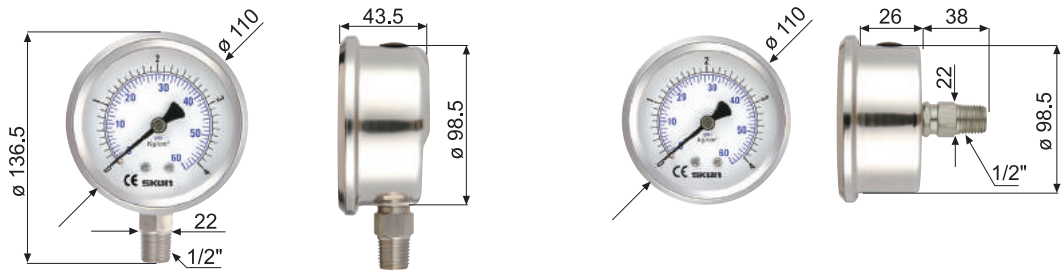

全不鏽鋼充油式壓力計

All stainless steel filled pressure gauges

421.23

424.23

431.23

428.23

422.23

426.23