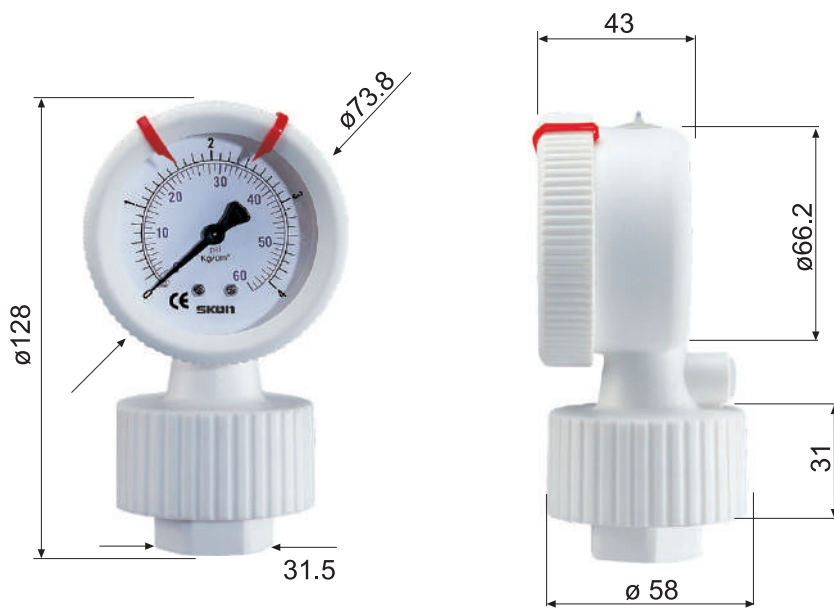

## PVDF DIAPHRAGM PRESSURE GAUGES

331-75