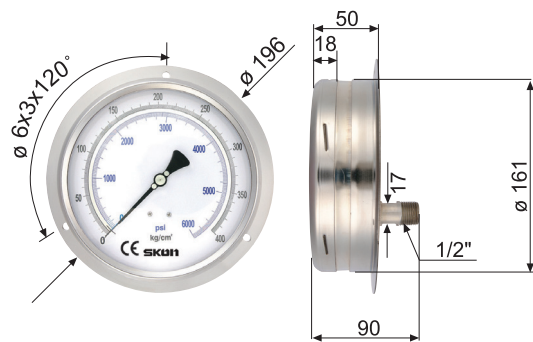

TEST & CALIBRATION PRECISION PRESSURE GAUGES

541.23

543.23

545.23

549.23