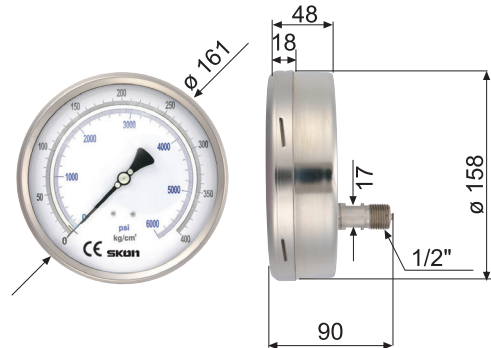

TEST & CALIBRATION PRECISION PRESSURE GAUGES

541.23

543.23

545.23

549.23