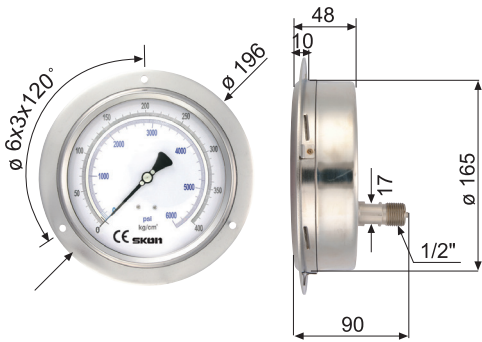

TEST & CALIBRATION PRECISION PRESSURE GAUGES

541.23

543.23

545.23

549.23