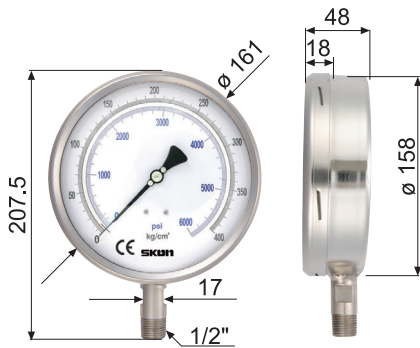

TEST & CALIBRATION PRECISION PRESSURE GAUGES

541.23

543.23

545.23

549.23