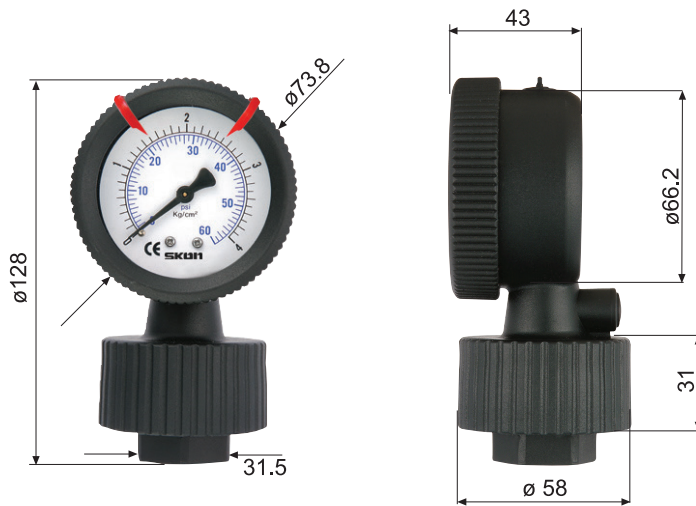

PP FILLED DIAPHRAGM PRESSURE GAUGES

331-64

334-64