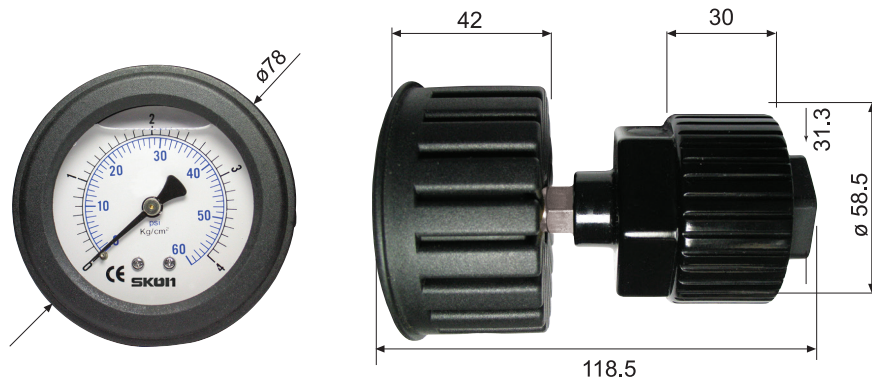

PP FILLED DIAPHRAGM PRESSURE GAUGES

331-64

334-64