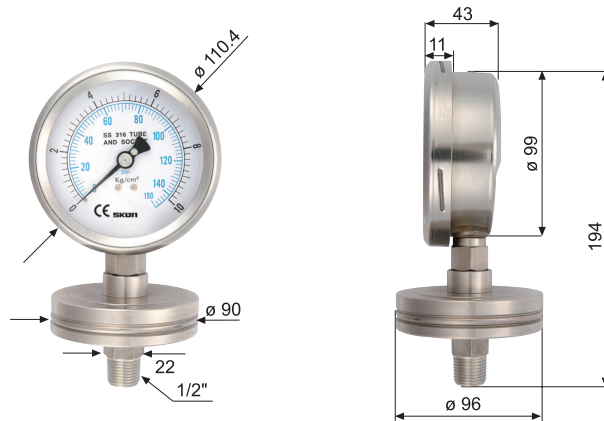

BOTTOM FLANGE WITH DIAPHRAGM PRESSURE GAUGES

JF-200-15-S316

JF-100-90-S316