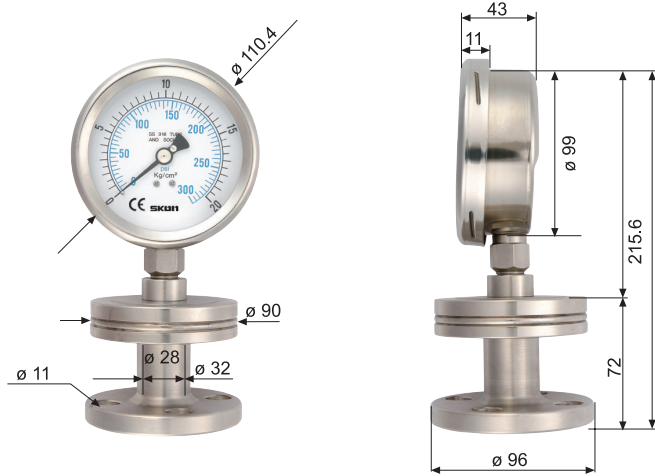

BOTTOM FLANGE WITH DIAPHRAGM PRESSURE GAUGES

JF-200-15-S316

JF-100-90-S316