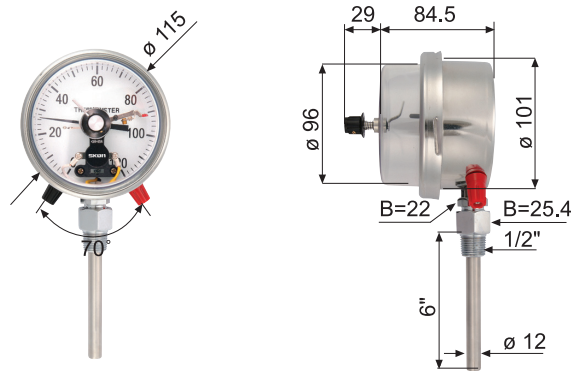

ELECTRIC CONTACT THERMOMETERS FOR BOTTOM MOUNTED CAPILLARIES CONNECTION

CW-4

CW-4-1

CW-4-2