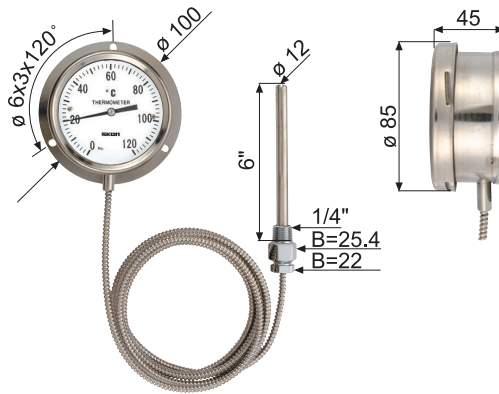

ELECTRIC CONTACT THERMOMETERS FOR BOTTOM MOUNTED CAPILLARIES CONNECTION

CW-4

CW-4-1

CW-4-2