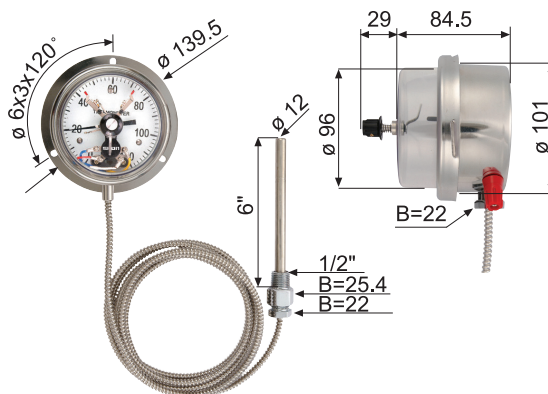

ELECTRIC CONTACT THERMOMETERS FOR BOTTOM MOUNTED CAPILLARIES CONNECTION

CW-4

CW-4-1

CW-4-2